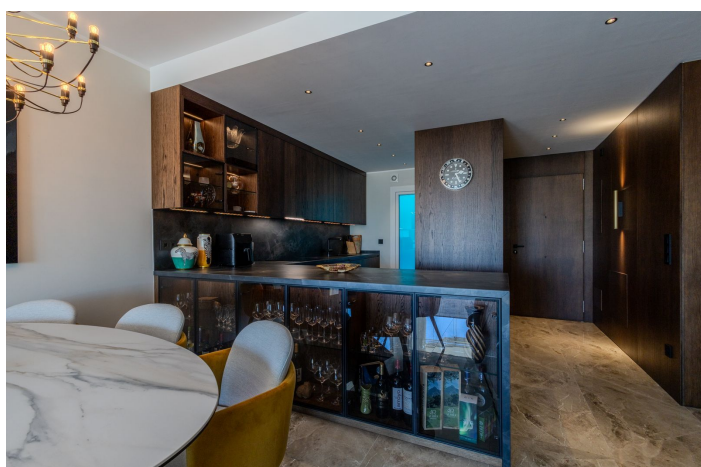

Middle Floor Apartment for sale in Benalmádena, Benalmádena

1,050,000 €

Reference: R5354959 Bedrooms: 2 Bathrooms: 2 Build Size: 98m² Terrace: 50m²