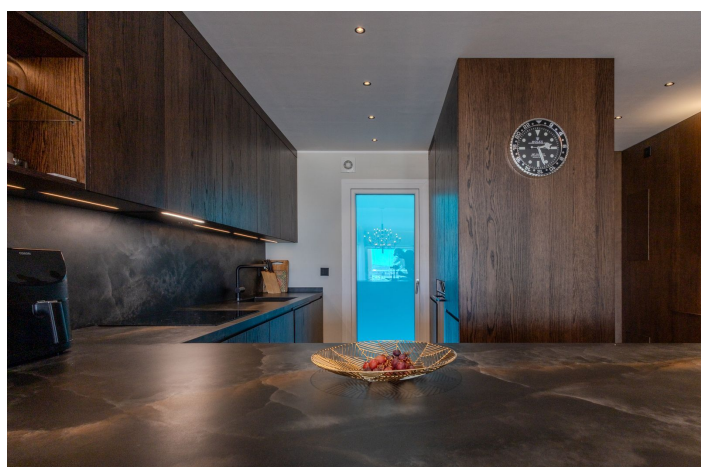

Middle Floor Apartment for sale in Benalmádena, Benalmádena

1,050,000 €

Reference: R5354959 Bedrooms: 2 Bathrooms: 2 Build Size: 98m² Terrace: 50m²